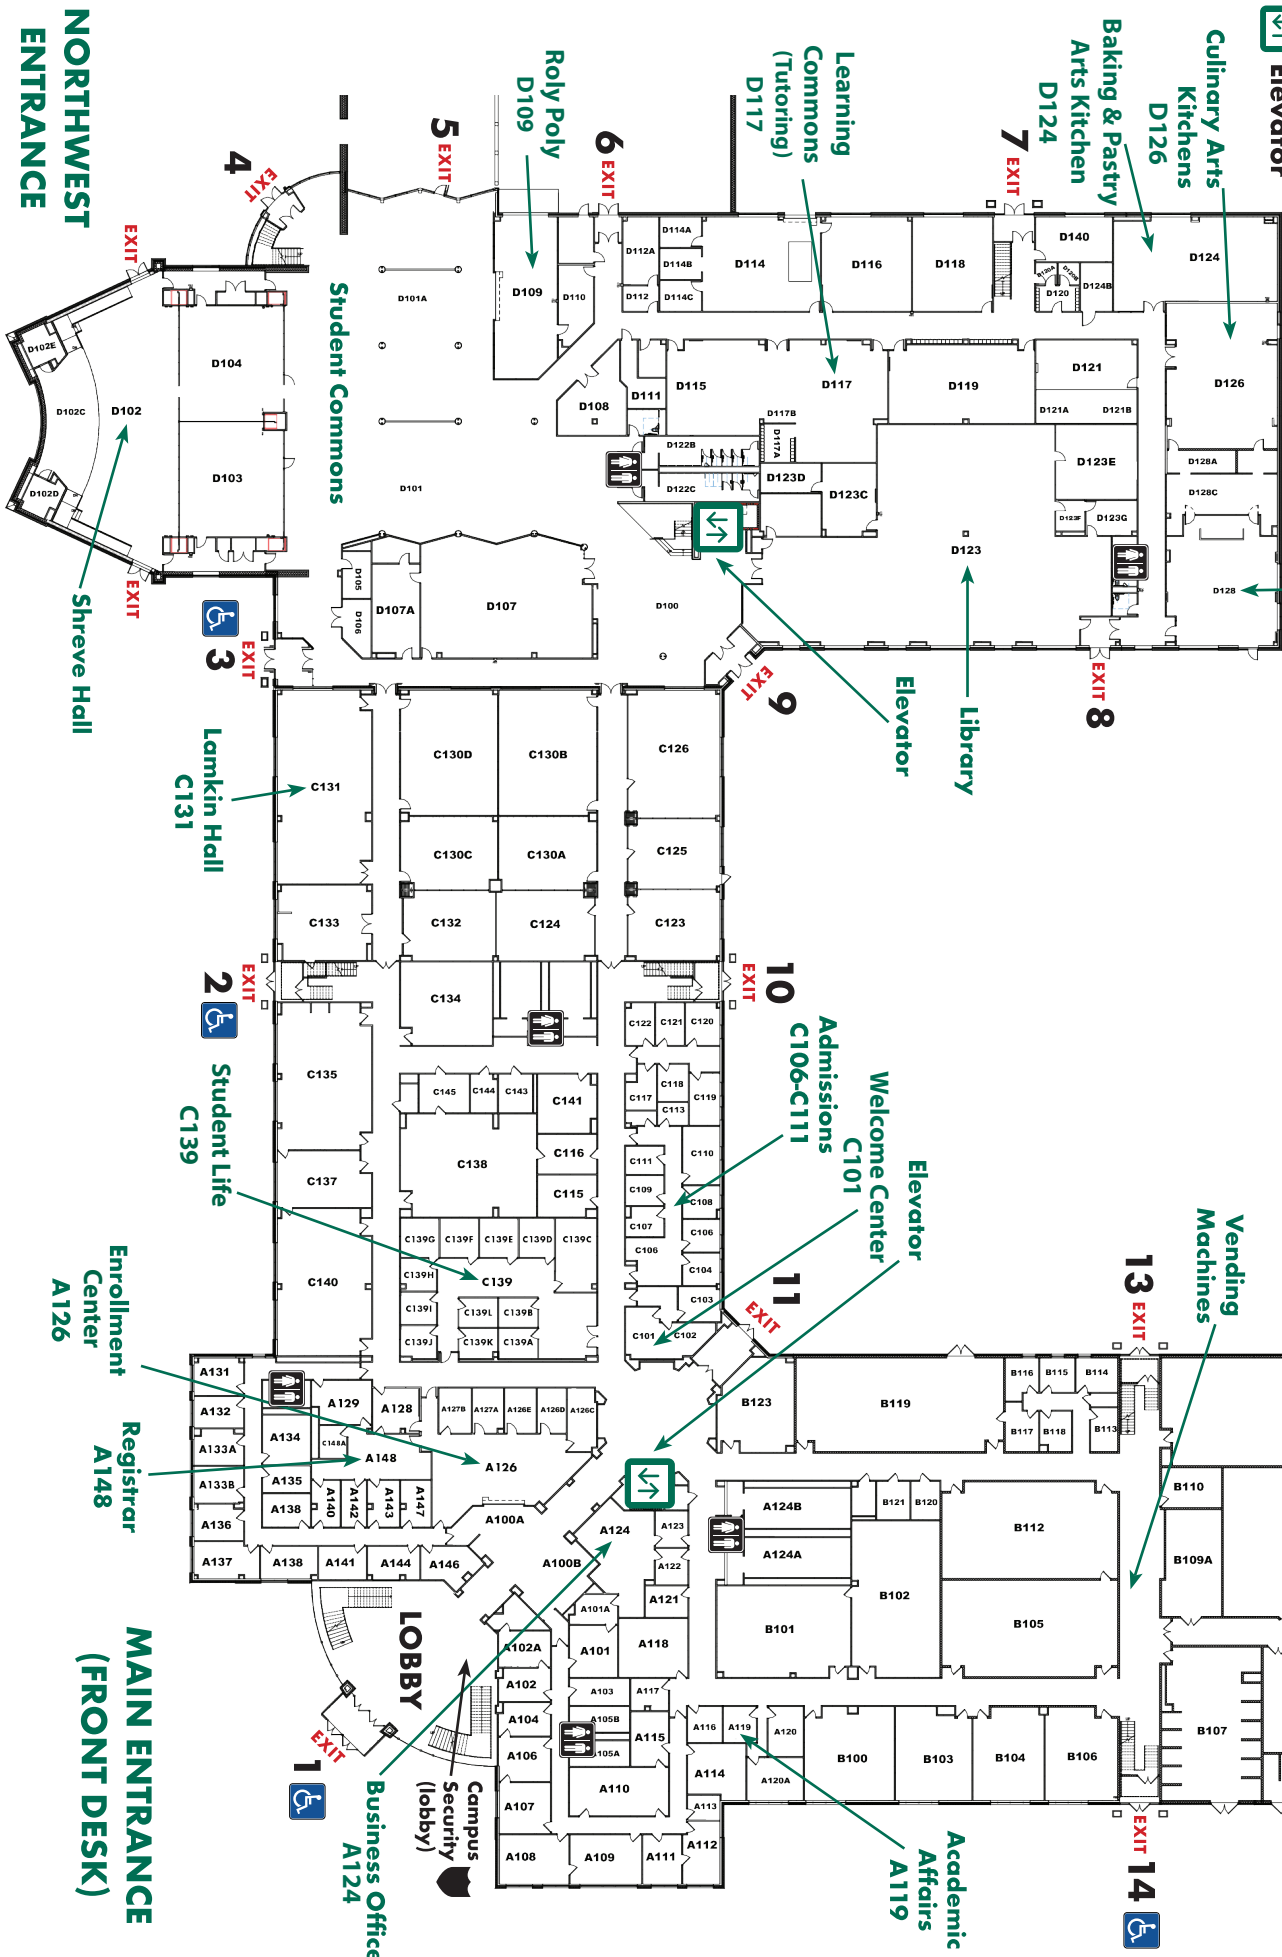

FIRST FLOOR

- Restrooms
- Automatic door
- Elevator

Connie and Steve Ferguson Academic Building (Main Campus) | 200 Daniels Way | Bloomington, IN 47404 | (812) 332-1559

Daniels Way

SECOND FLOOR