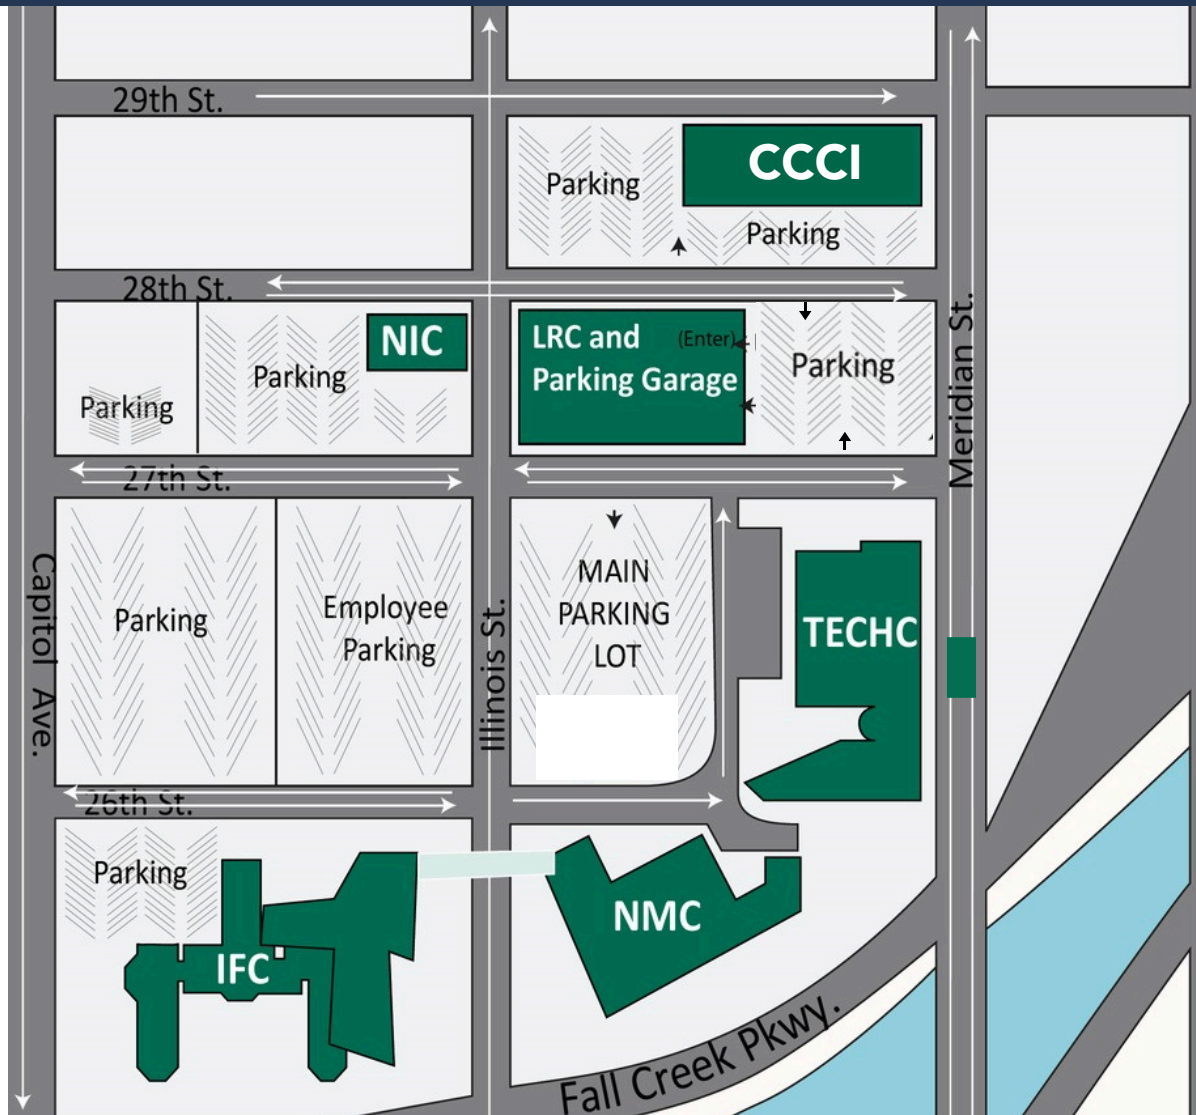

DOWNTOWN INDIANAPOLIS CAMPUS MAP

CCCI: Conference Center & Culinary Institute

2820 N. Meridian St.

IFC: Illinois Fall Creek Center
2535 N. Capitol Ave. *Temporarily closed for campus enhancements*

LRC: Learning Resource Center
2725 N. Illinois St.

NIC: North Illinois Center

101 W. 28th St.

NMC: North Meridian Center
50 W. Fall Creek Parkway, North Dr.

TECH: Glick Technology Center
2620 N. Meridian St.

Find more information or get assistance at IvyTech.edu/Indianapolis.

INDIANAPOLIS SATELLITE LOCATIONS

**AUTO: AUTOMOTIVE TECHNOLOGY
CENTER AT THE INTERNATIONAL
MARKETPLACE**

4751 Century Plaza Road
Indianapolis, IN 46254

**LAWFB: FAIRBANKS CENTER FOR
HEALTHCARE PROFESSIONS**

9301 E. 59th Street
Indianapolis, IN 46216

**Emerging Manufacturing Collaboration
Center (EMC²)**

1250 Indiana Avenue
Indianapolis, IN 46202

PLAIN: MADE@PLAINFIELD

1610 Reeves Road
Plainfield, IN 46168

LAWPS: PUBLIC SAFETY BUILDING