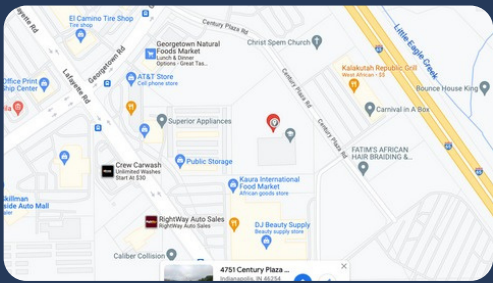

DOWNTOWN INDIANAPOLIS CAMPUS MAP

CCCI: Conference Center & Culinary Institute

2820 N. Meridian St.

IFC: Illinois Fall Creek Center
2535 N. Capitol Ave. *Temporarily closed for campus enhancements*

LRC: Learning Resource Center
2725 N. Illinois St.

NIC: North Illinois Center

101 W. 28th St.

NMC: North Meridian Center
50 W. Fall Creek Parkway, North Dr.

TECH: Glick Technology Center
2620 N. Meridian St.

Find more information or get assistance at IvyTech.edu/Indianapolis.

INDIANAPOLIS SATELLITE LOCATIONS

**AUTO: AUTOMOTIVE TECHNOLOGY
CENTER AT THE INTERNATIONAL
MARKETPLACE**

4751 Century Plaza Road
Indianapolis, IN 46254

**LAWFB: FAIRBANKS CENTER FOR
HEALTHCARE PROFESSIONS**