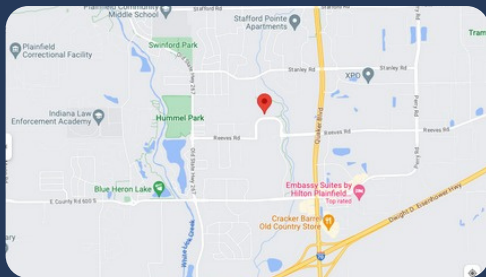

DOWNTOWN INDIANAPOLIS CAMPUS MAP

CCCI: Conference Center & Culinary Institute

2820 N. Meridian St.

IFC: Illinois Fall Creek Center
2535 N. Capitol Ave. *Temporarily closed for campus enhancements*

LRC: Learning Resource Center
2725 N. Illinois St.

NIC: North Illinois Center

101 W. 28th St.

NMC: North Meridian Center
50 W. Fall Creek Parkway, North Dr.

TECH: Glick Technology Center
2620 N. Meridian St.

Find more information or get assistance at IvyTech.edu/Indianapolis.

INDIANAPOLIS SATELLITE LOCATIONS

**AUTO: AUTOMOTIVE TECHNOLOGY
CENTER AT THE INTERNATIONAL
MARKETPLACE**

4751 Century Plaza Road
Indianapolis, IN 46254

**LAWFB: FAIRBANKS CENTER FOR
HEALTHCARE PROFESSIONS**

9301 E. 59th Street
Indianapolis, IN 46216

**Emerging Manufacturing Collaboration
Center (EMC²)**

1250 Indiana Avenue
Indianapolis, IN 46202

PLAIN: MADE@PLAINFIELD

1610 Reeves Road
Plainfield, IN 46168

LAWPS: PUBLIC SAFETY BUILDING