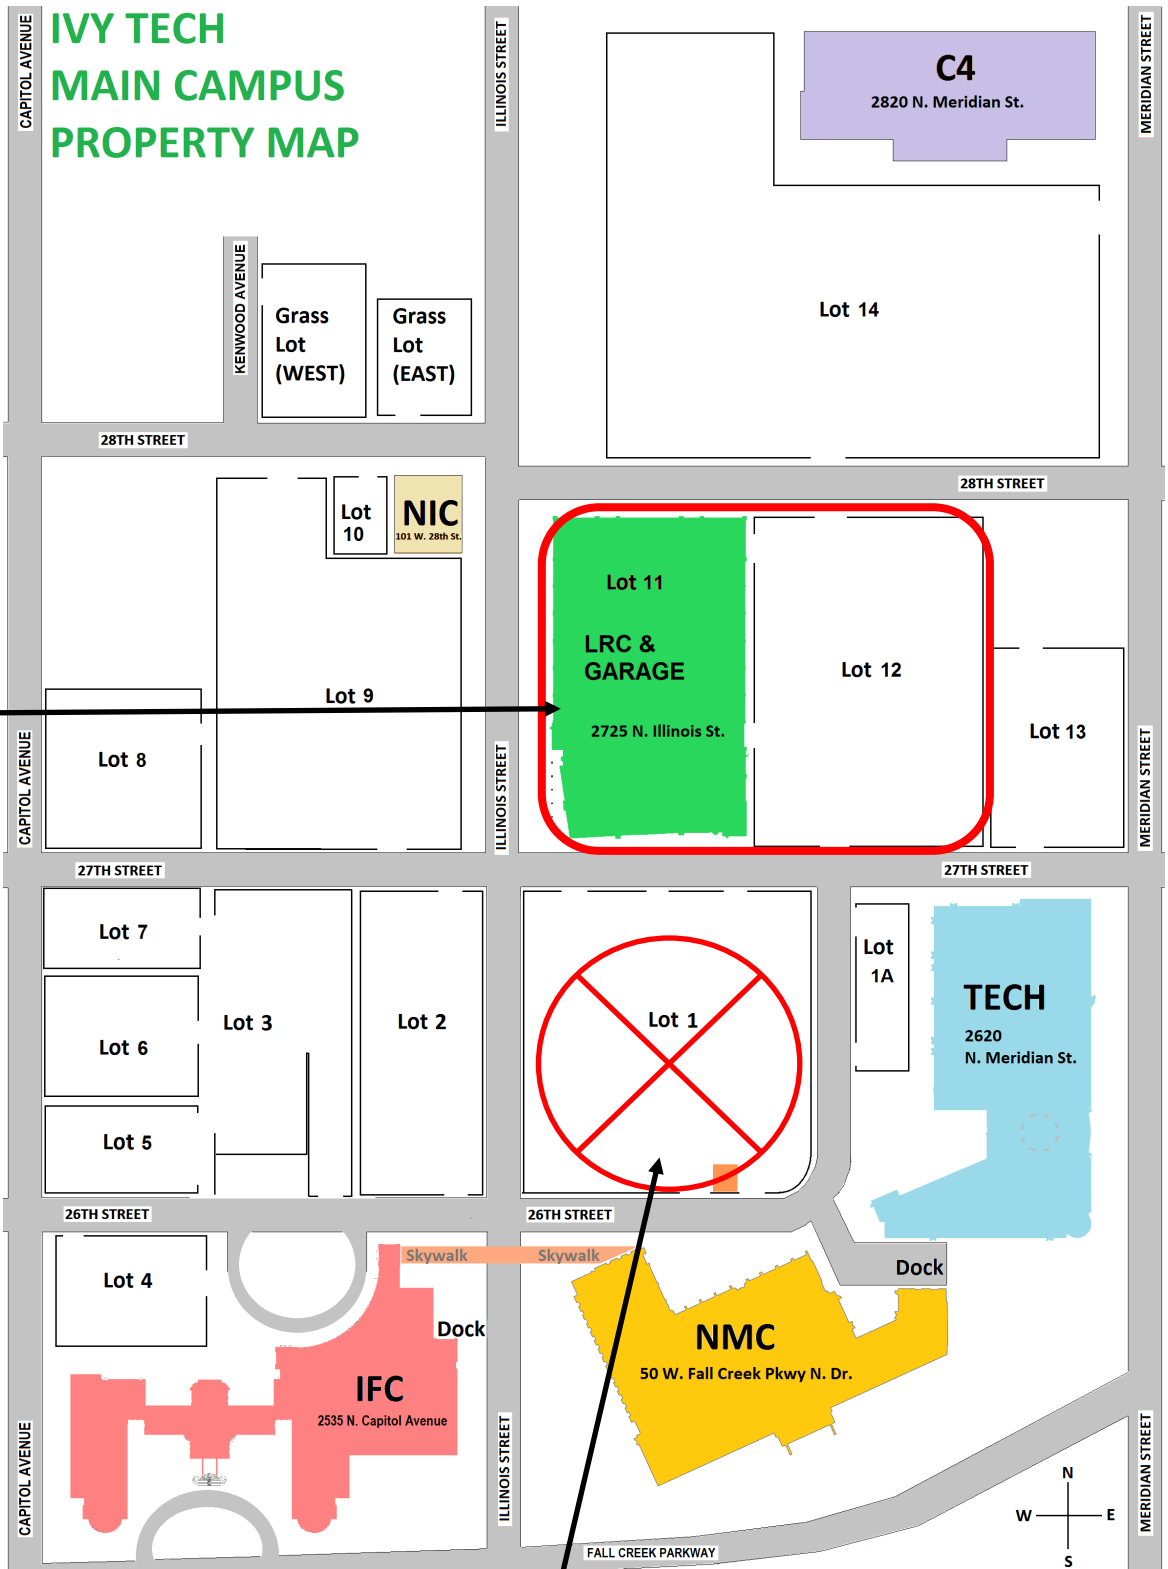

IVY TECH MAIN CAMPUS PROPERTY MAP

ALTERNATE
PARKING
LOCATION
FOR
STUDENTS
AND
VISITORS

PARKING LOT 1
CLOSED