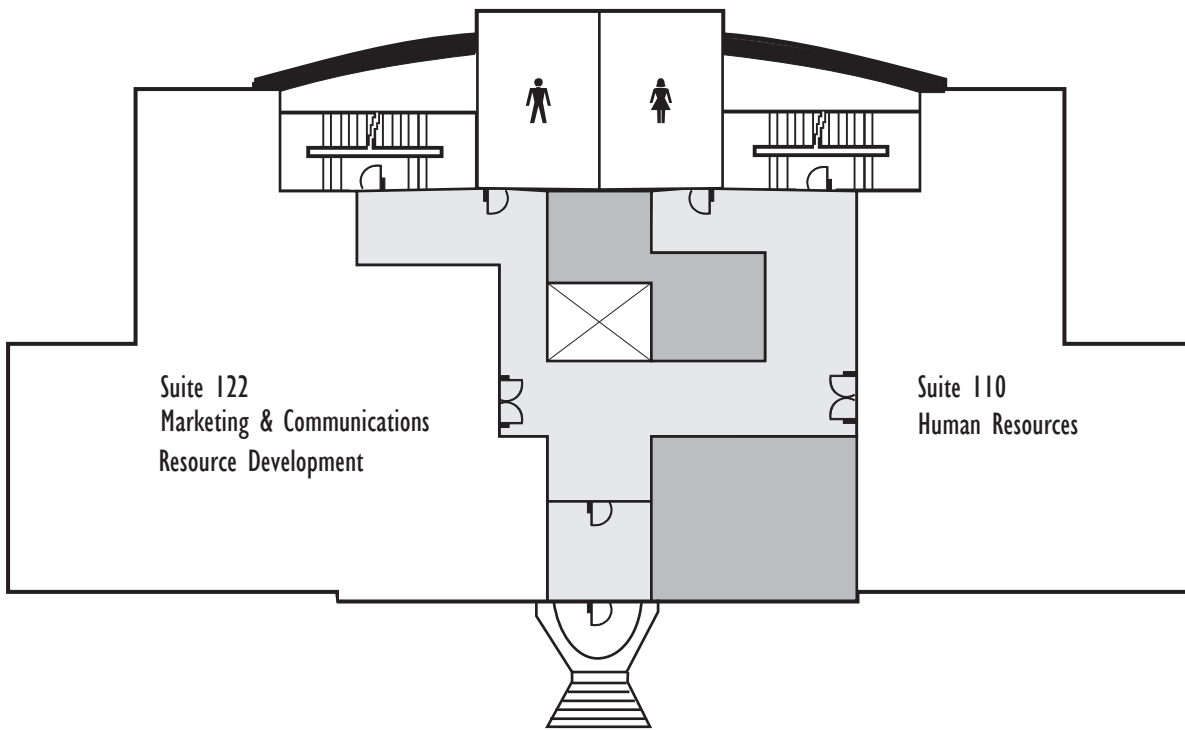

# ROSS BUILDING

Ivy Tech Community College, 3101 S. Creasy Lane, Lafayette, Indiana 47905, (765) 269-5000, (800) 669-4882  
*a tobacco free campus*

Ross Building - Ground Floor

Ross Building - First Floor

**LEGEND**

 Accessible Areas	 Service Areas	 Handicapped Entrance
 Main Hallways	 Elevator	 Restrooms

 N

# ROSS BUILDING

Ivy Tech State College, 3101 S. Creasy Lane, Lafayette, Indiana 47905, (765) 269-5000, (800) 669-4882  
*a tobacco free campus*

Ross Building - Second Floor

Ross Building - Third Floor

**LEGEND**

 Accessible Areas	 Service Areas	 Handicapped Entrance
 Main Hallways	 Elevator	 Restrooms

 N