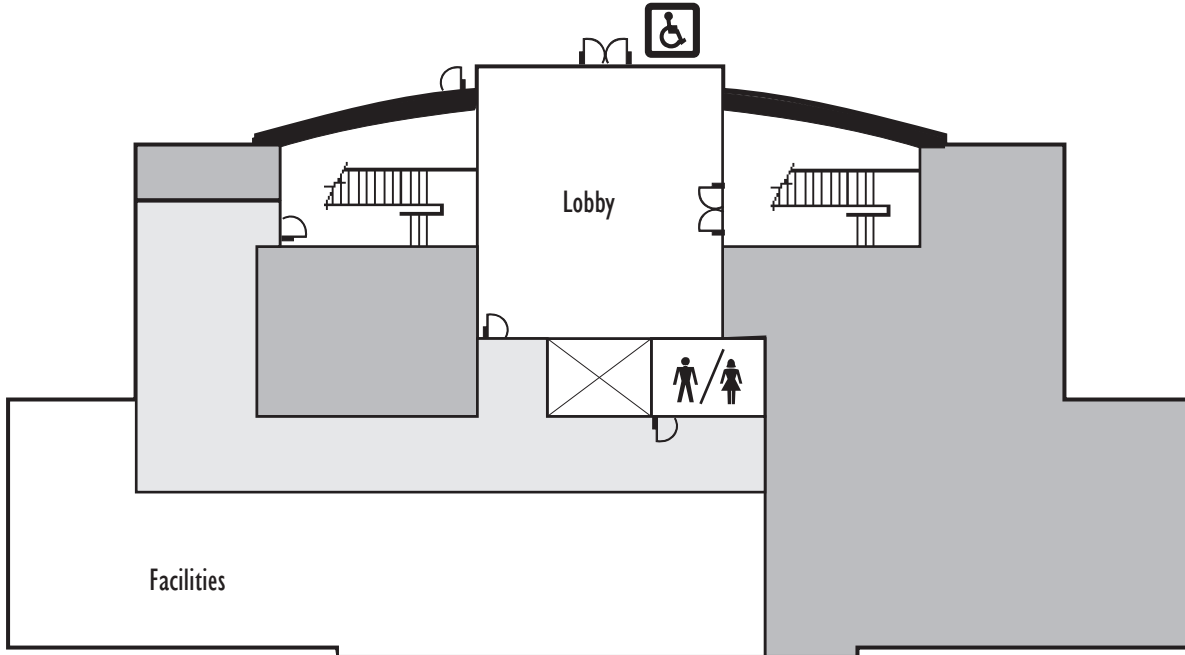

# ROSS BUILDING

Ivy Tech Community College, 3101 S. Creasy Lane, Lafayette, Indiana 47905, (765) 269-5000, (800) 669-4882  
*a tobacco free campus*

Ross Building - Ground Floor

Ross Building - First Floor

**LEGEND**

 Accessible Areas	 Service Areas	 Handicapped Entrance
 Main Hallways	 Elevator	 Restrooms

 N

# ROSS BUILDING

Ivy Tech State College, 3101 S. Creasy Lane, Lafayette, Indiana 47905, (765) 269-5000, (800) 669-4882  
*a tobacco free campus*

Ross Building - Second Floor

Ross Building - Third Floor

**LEGEND**

 Accessible Areas	 Service Areas	 Handicapped Entrance
 Main Hallways	 Elevator	 Restrooms

 N