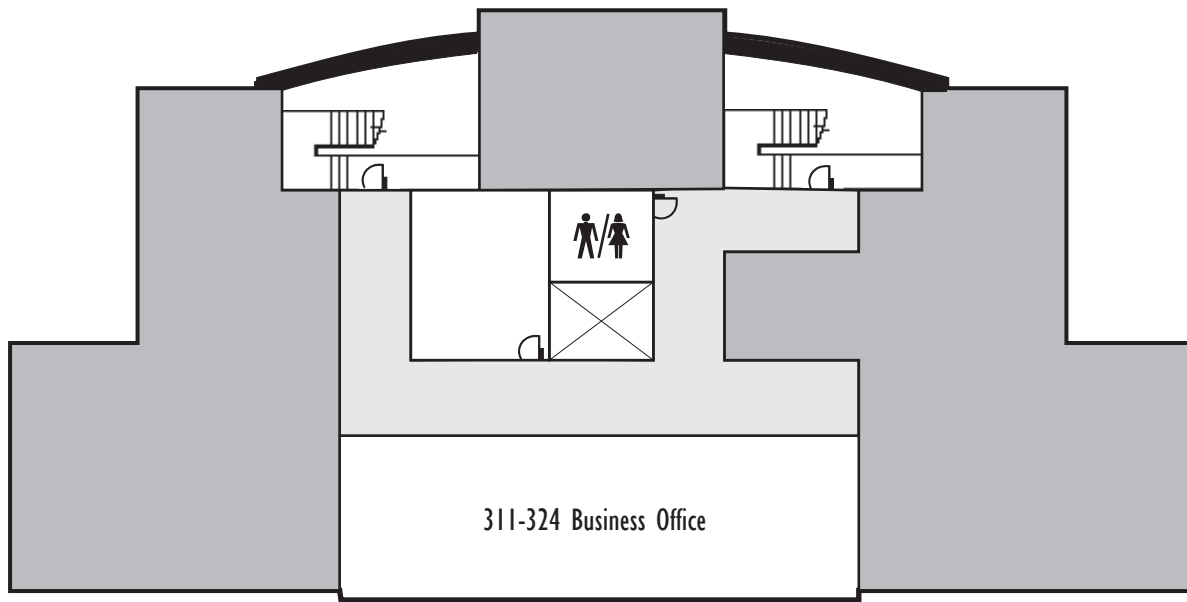

**LEGEND**

 Accessible Areas	 Service Areas	 Handicapped Entrance
 Main Hallways	 Elevator	 Restrooms

 N

# ROSS BUILDING

Ivy Tech State College, 3101 S. Creasy Lane, Lafayette, Indiana 47905, (765) 269-5000, (800) 669-4882  
*a tobacco free campus*

Ross Building - Second Floor

Ross Building - Third Floor

**LEGEND**

 Accessible Areas	 Service Areas	 Handicapped Entrance
 Main Hallways	 Elevator	 Restrooms

 N