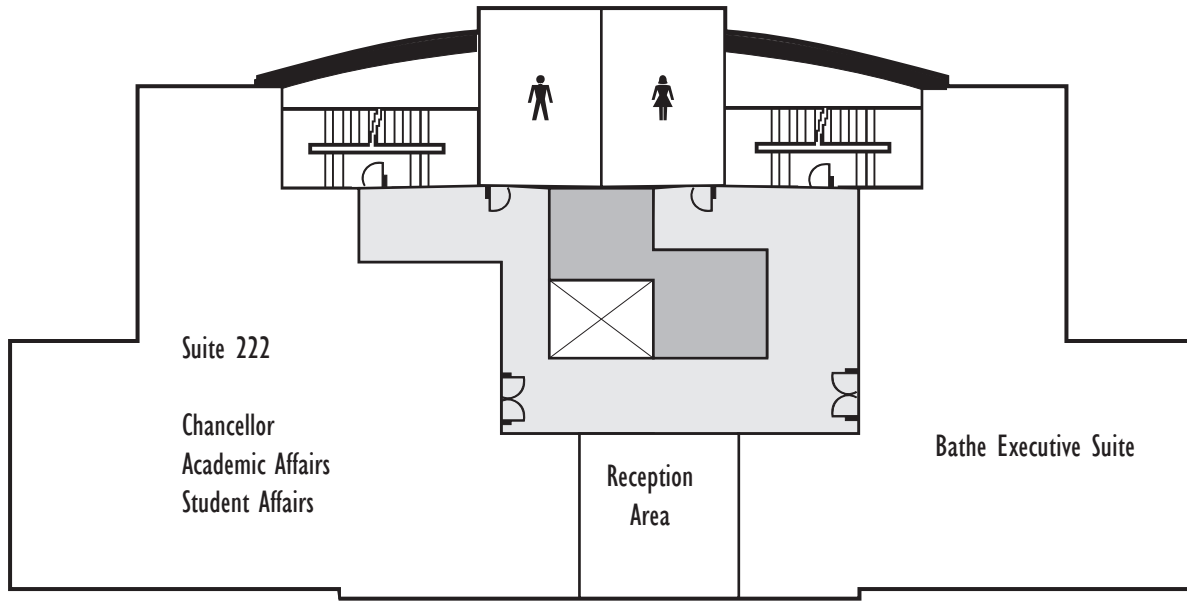

**LEGEND**

 Accessible Areas	 Service Areas	 Handicapped Entrance
 Main Hallways	 Elevator	 Restrooms

 N

# ROSS BUILDING

Ivy Tech State College, 3101 S. Creasy Lane, Lafayette, Indiana 47905, (765) 269-5000, (800) 669-4882  
*a tobacco free campus*

Ross Building - Second Floor

Ross Building - Third Floor

**LEGEND**

 Accessible Areas	 Service Areas	 Handicapped Entrance
 Main Hallways	 Elevator	 Restrooms

 N